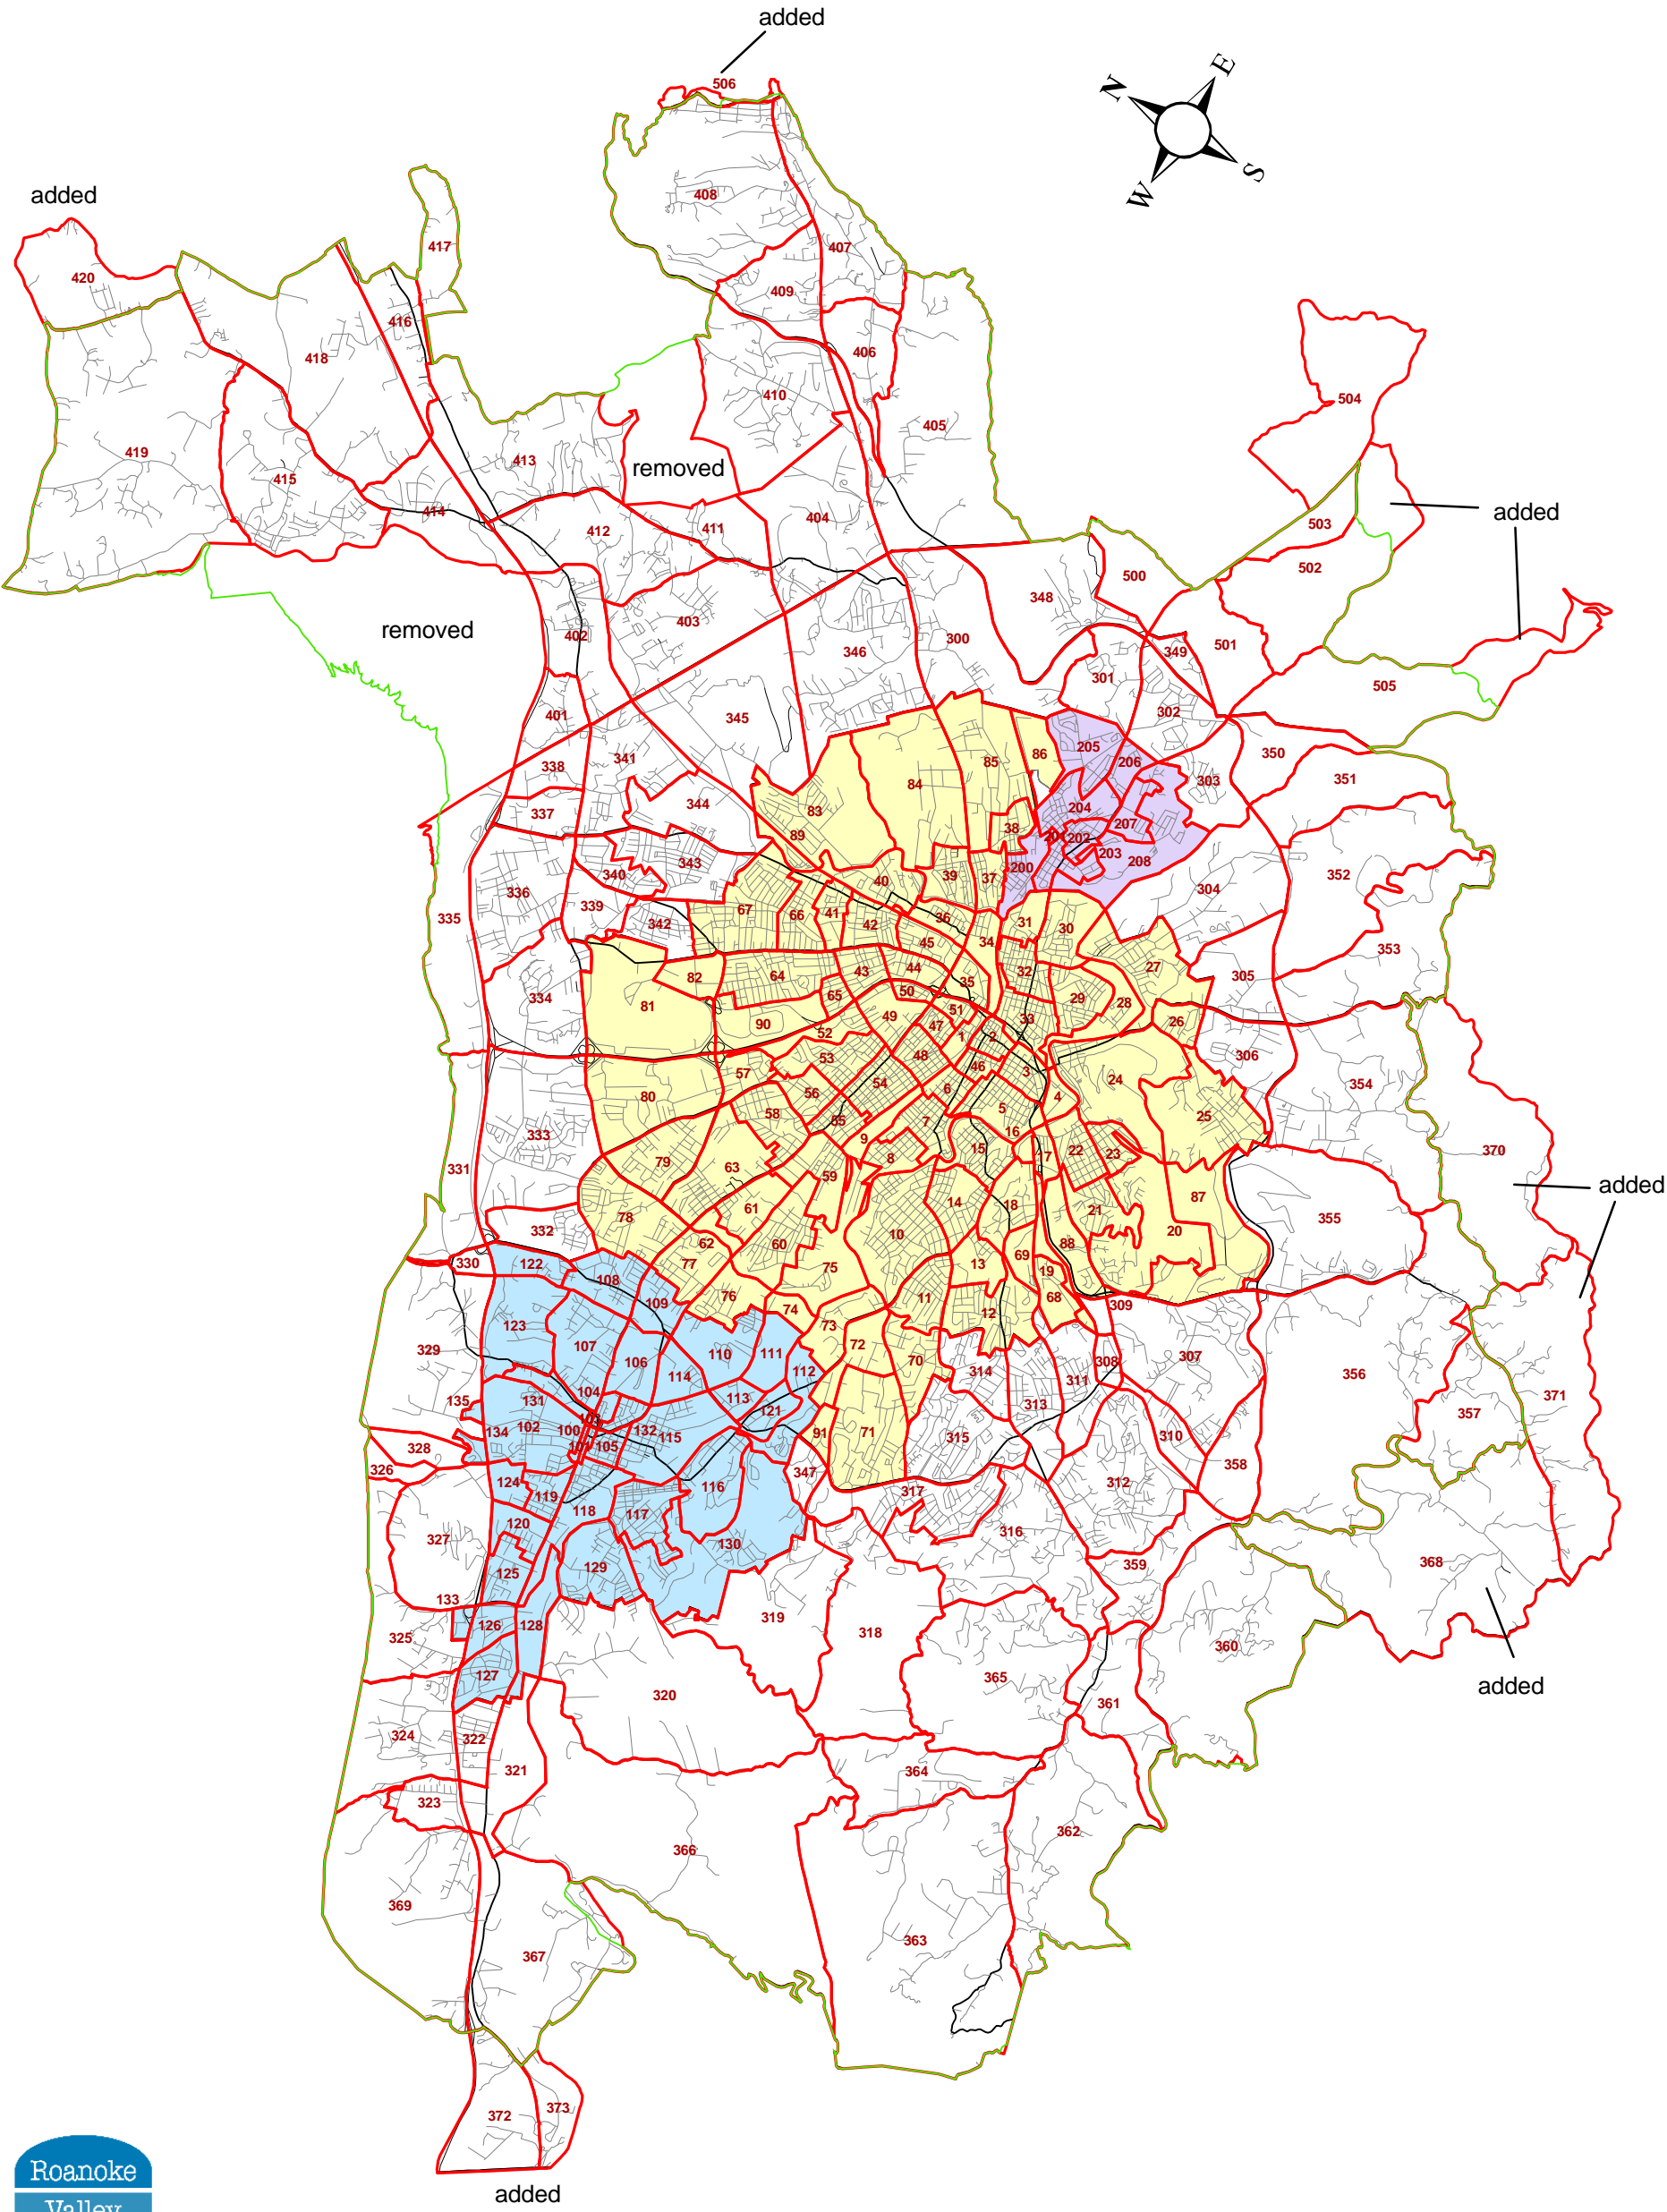

Roanoke Valley Area MPO 2035 Study Area Boundary and Traffic Analysis Zones

— 2035 TAZ/Study Area Boundary
— 2025 Study Area Boundary